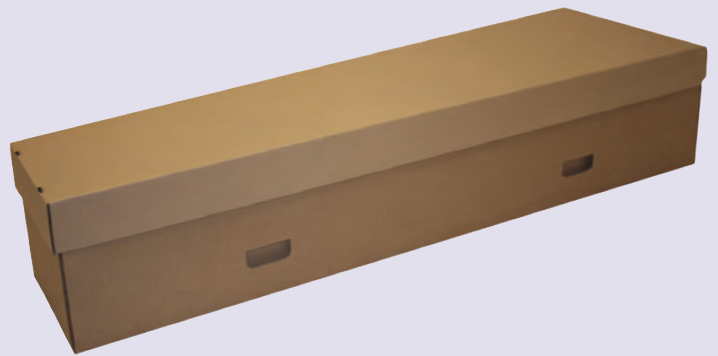

REGENT
FUNERAL
SERVICES

Coffin and
Urn Range

Coffin Selection

The Jute

The Jute comes in one size and is an eco-conscious alternative for those who desire a sustainable farewell.

Crafted with a sturdy Paulownia timber frame, it's elegantly draped with premium biodegradable jute fabric, offering an organic and serene aesthetic, with durable jute straps and bamboo handles.

Regent

An oak veneer style coffin fitted with raised lid.

Gateshead

An exquisitely crafted, semi-solid redwood timber coffin made from sapele.

It has feature panels with a raised lid and rich gloss finish.

Gibside

Traditionally crafted solid oak coffin with feature deep panels to the sides and ends.

The Gibside has a high raised lid and is polished to a rich gloss finish.

Scatter Tubes

MORE AVAILABLE UPON REQUEST

Caskets available on request

Selection of wicker coffins

Hand-woven, natural willow (wicker) coffin in a traditional shape.

Can be supplied with a wooden nameplate.

Cardboard Coffin

These high quality cardboard coffins are manufactured from corrugated cardboard, which is strong and sturdy, while remaining lightweight and easy to manage.